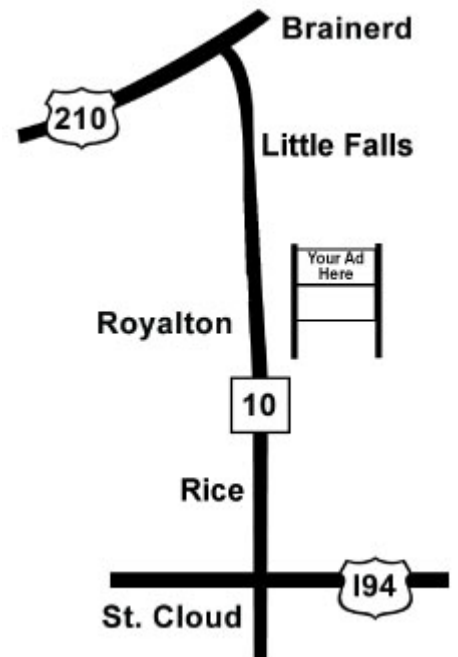

SUPREME

OUTDOOR ADVERTISING

Location

MN Highway 10
 Royalton
 Mile Marker 156.49

Read

Southbound
 Traffic to St. Cloud

Size

Biggest billboard
 between St. Cloud
 & Brainerd”
 25’ tall x 36’ wide

Supreme Outdoor Advertising

Dave Helder

17595 Kenwood Trail
 Lakeville, MN 55044

(507) 351-6789

DaveHelder@SupremeOutdoor.com

Map

Royalton
 866N